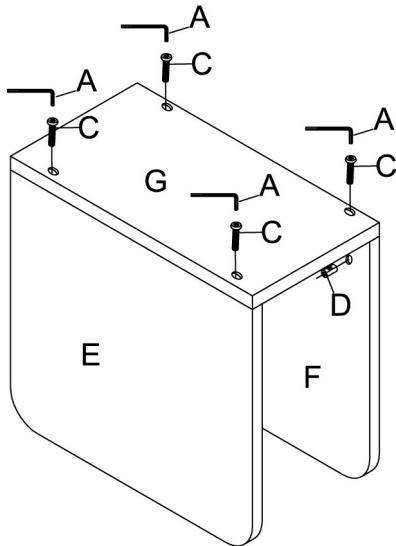

Living Storage

Assembly Instructions Curve PC Trolley

Help Line 01327 226275

A		M4	1PC
B		#6*15	16PCS
C		1/4"*50mmL	4PCS
D		1/4"*13mmL	4PCS
E		Left side panel	1PC
F		Right side panel	1PC
G		Bottom panel	1PC
H		Caster	4PCS
I		Chrome tube	1PCS
J		1/4"*25mmL	2PCS

STEP1

STEP3

STEP2