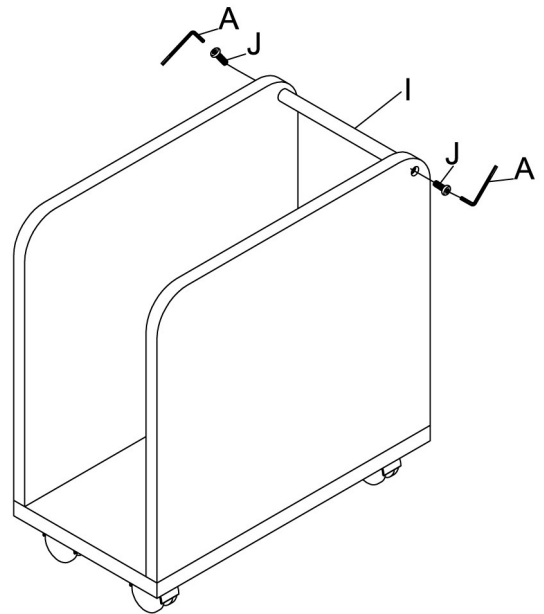

Living Storage

Assembly Instructions Curve PC Trolley

Help Line 01327 226275

A		M4	1PC
B		#6*15	16PCS
C		1/4"*50mmL	4PCS
D		1/4"*13mmL	4PCS
E		Left side panel	1PC
F		Right side panel	1PC
G		Bottom panel	1PC
H		Caster	4PCS
I		Chrome tube	1PCS
J		1/4"*25mmL	2PCS

STEP1

STEP3

STEP2