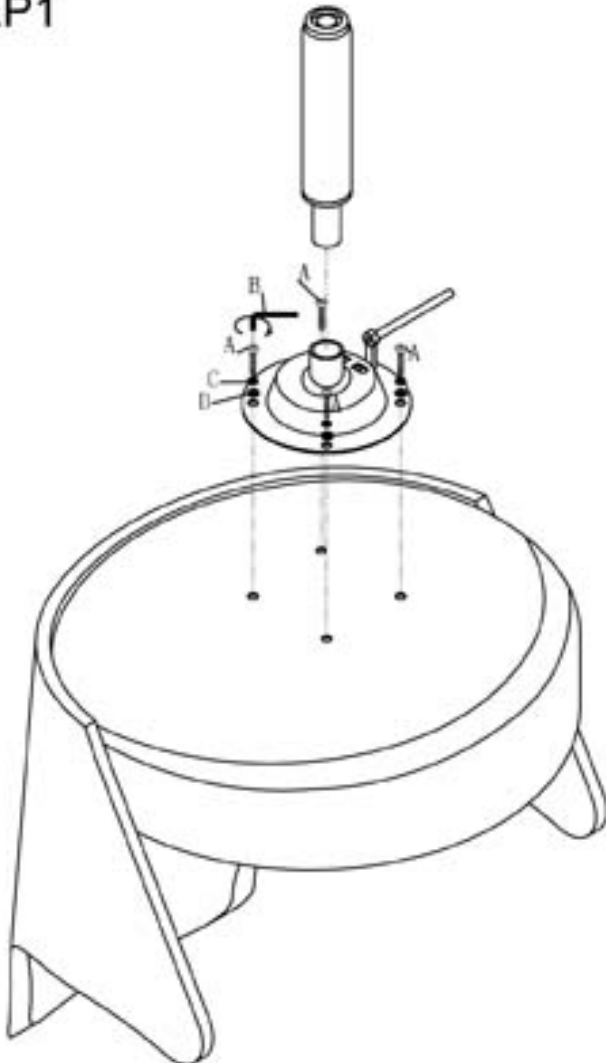

Living Storage

Assembly Instructions Curve Executive Desk Chair

Help Line 01327 226275

A		Ø1/4" * 3/4" mmL	4PCS
B		D=4	1PC
C			4PCS
D			4PCS
E			1PC
F			1PC
G			1PC
H			1PC

Finish

STEP1

STEP2